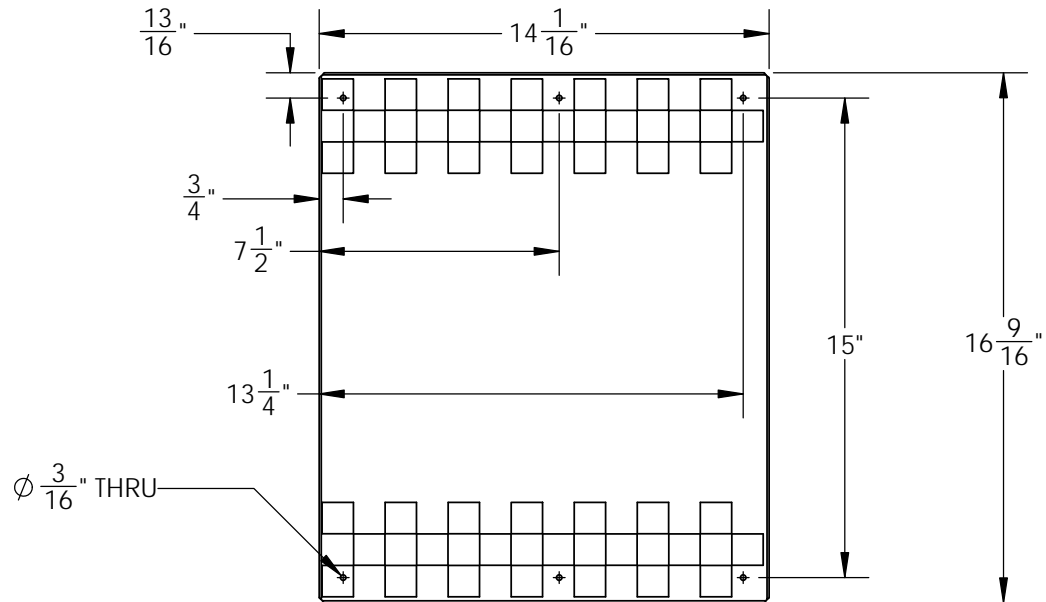

# Chalkboard (07-0018)

1. Chalkboard may be mounted with the checkerboard "horizontal" or "vertical".
2. Attach Chalkboard to wood slats or plywood with four of the 3/4" (20mm) long pan head screws provided.

Please note: Chalkboard comes with a magnetic chalk holder which will stick to the chalkboard. This chalk holder is not shown below.

3/4" (20mm) long pan headscrew

NOTE:  
Magnetic Chalk Holder  
included (not shown)