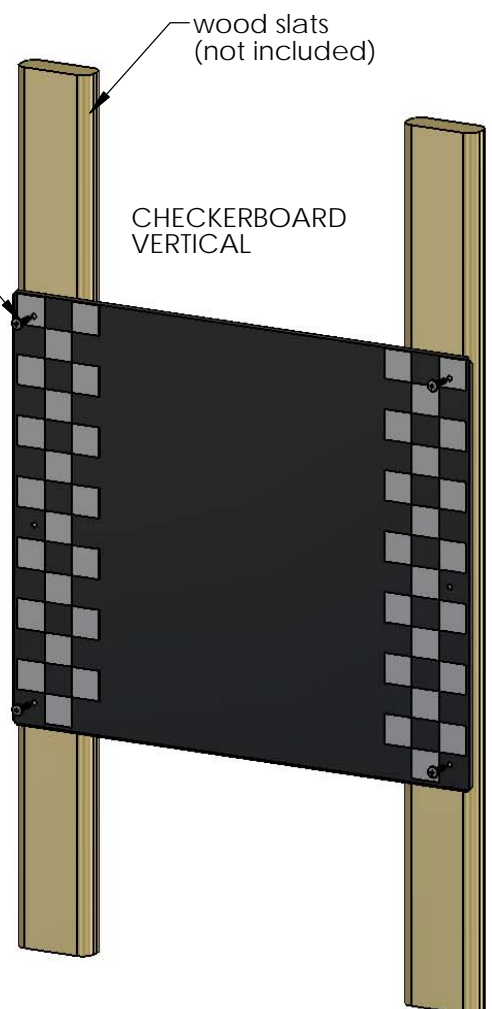

# Chalkboard (07-0018)

1. Chalkboard may be mounted with the checkerboard "horizontal" or "vertical".
2. Attach Chalkboard to wood slats or plywood with four of the 3/4" (20mm) long pan head screws provided.

Please note: Chalkboard comes with a magnetic chalk holder which will stick to the chalkboard. This chalk holder is not shown below.

3/4" (20mm) long pan headscrew

NOTE:  
Magnetic Chalk Holder  
included (not shown)