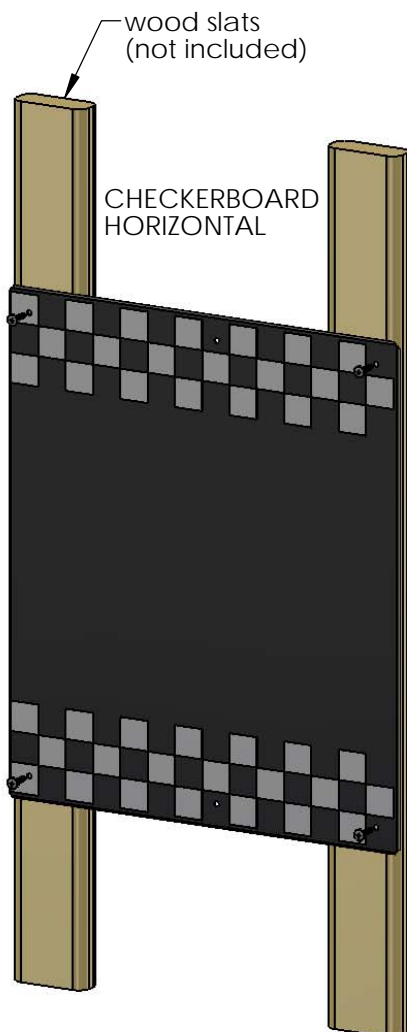

# Chalkboard (07-0018)

1. Chalkboard may be mounted with the checkerboard "horizontal" or "vertical".
2. Attach Chalkboard to wood slats or plywood with four of the 3/4" (20mm) long pan head screws provided.

Please note: Chalkboard comes with a magnetic chalk holder which will stick to the chalkboard. This chalk holder is not shown below.

3/4" (20mm) long pan headscrew

NOTE:  
Magnetic Chalk Holder  
included (not shown)