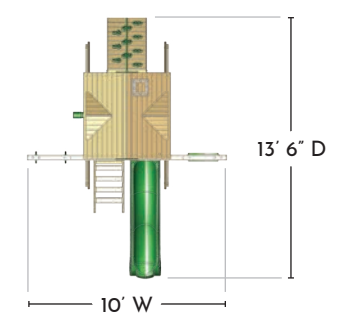

## 1 Roof Options

Vinyl Canopy GREEN

Wood Roof

*“I’m extremely satisfied with the quality and looks!”*

- Rick R. of South Carolina

PLATFORM: 4' X 4'  
DECK HEIGHT: 4'  
SWING SET HEIGHT: 10' 6"

For added safety, we recommend leaving a 6' perimeter around your swing set.