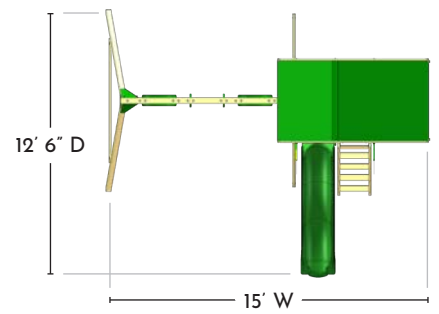

## 1 Roof Styles

Vinyl Canopy GREEN

Vinyl Canopy w/ Treehouse Kit GREEN

Deluxe Wood Roof

“Wonderful play set. My children love it!”

- Milinda A. of New York

PLATFORM: 3'6" x 3'6"  
DECK HEIGHT: 4'  
SWING SET HEIGHT: 9'6" - 10'6"