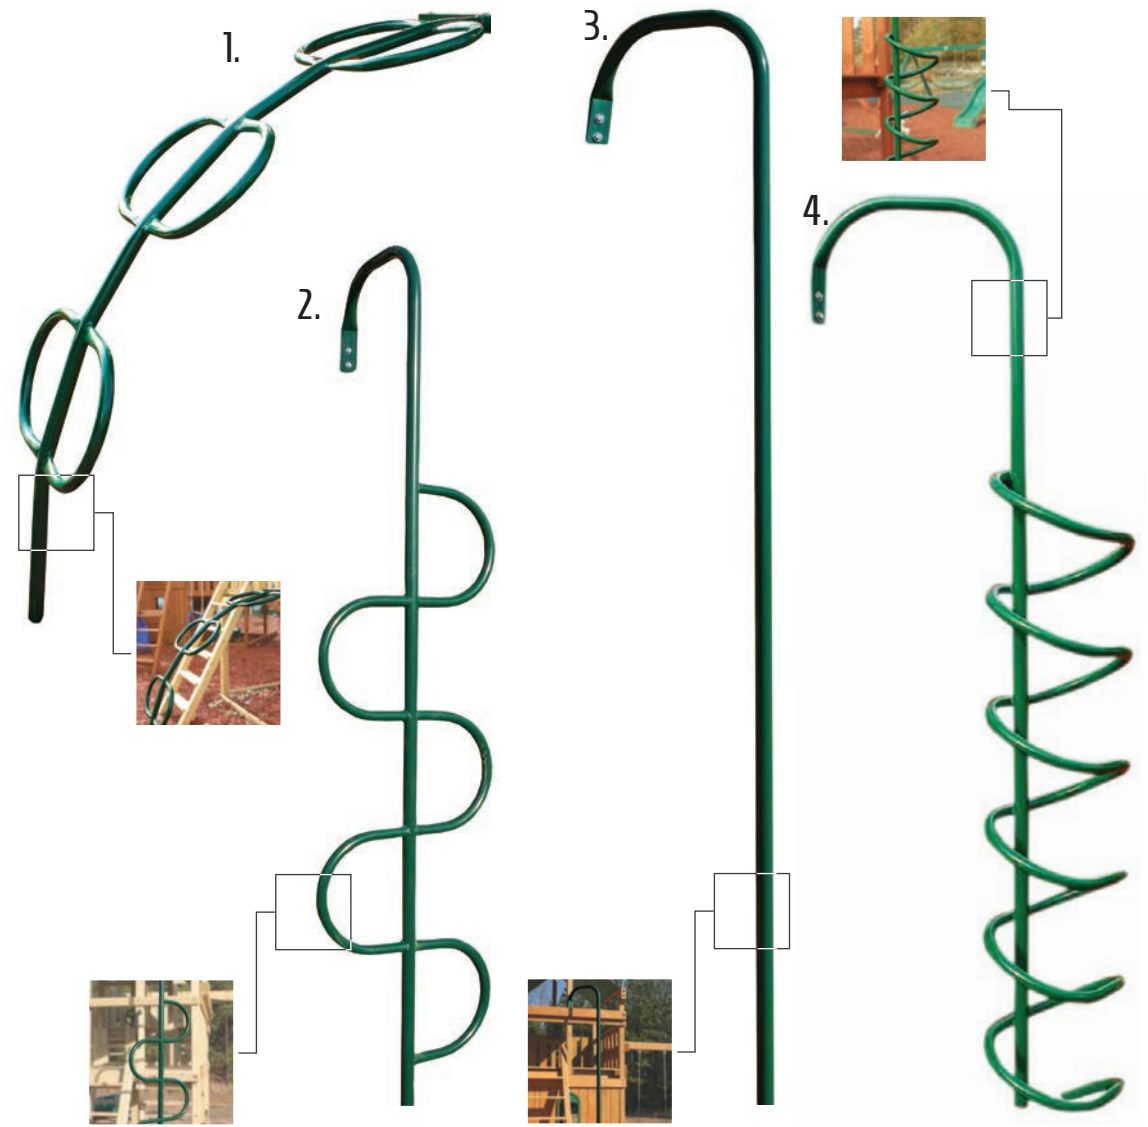

### 1. Canopy Accent

Add some extra dazzle to your canopy! These durable plastic pieces are easy to install; sold in pairs; hardware included.

DIMS: 13"W x 1"D x 10"H

### 3. Basketball Hoop

Get out and shoot some hoops! Attaches to just about anything; includes hardware, ball, pump, and needle.

DIMS: 23.75"W x 15"D x 16"H • 12" (rim diameter)

**1. Arch Climber**  
 Curved pole with oval rings; fits 5' deck heights; powder-coated steel.  
 Available in green only.