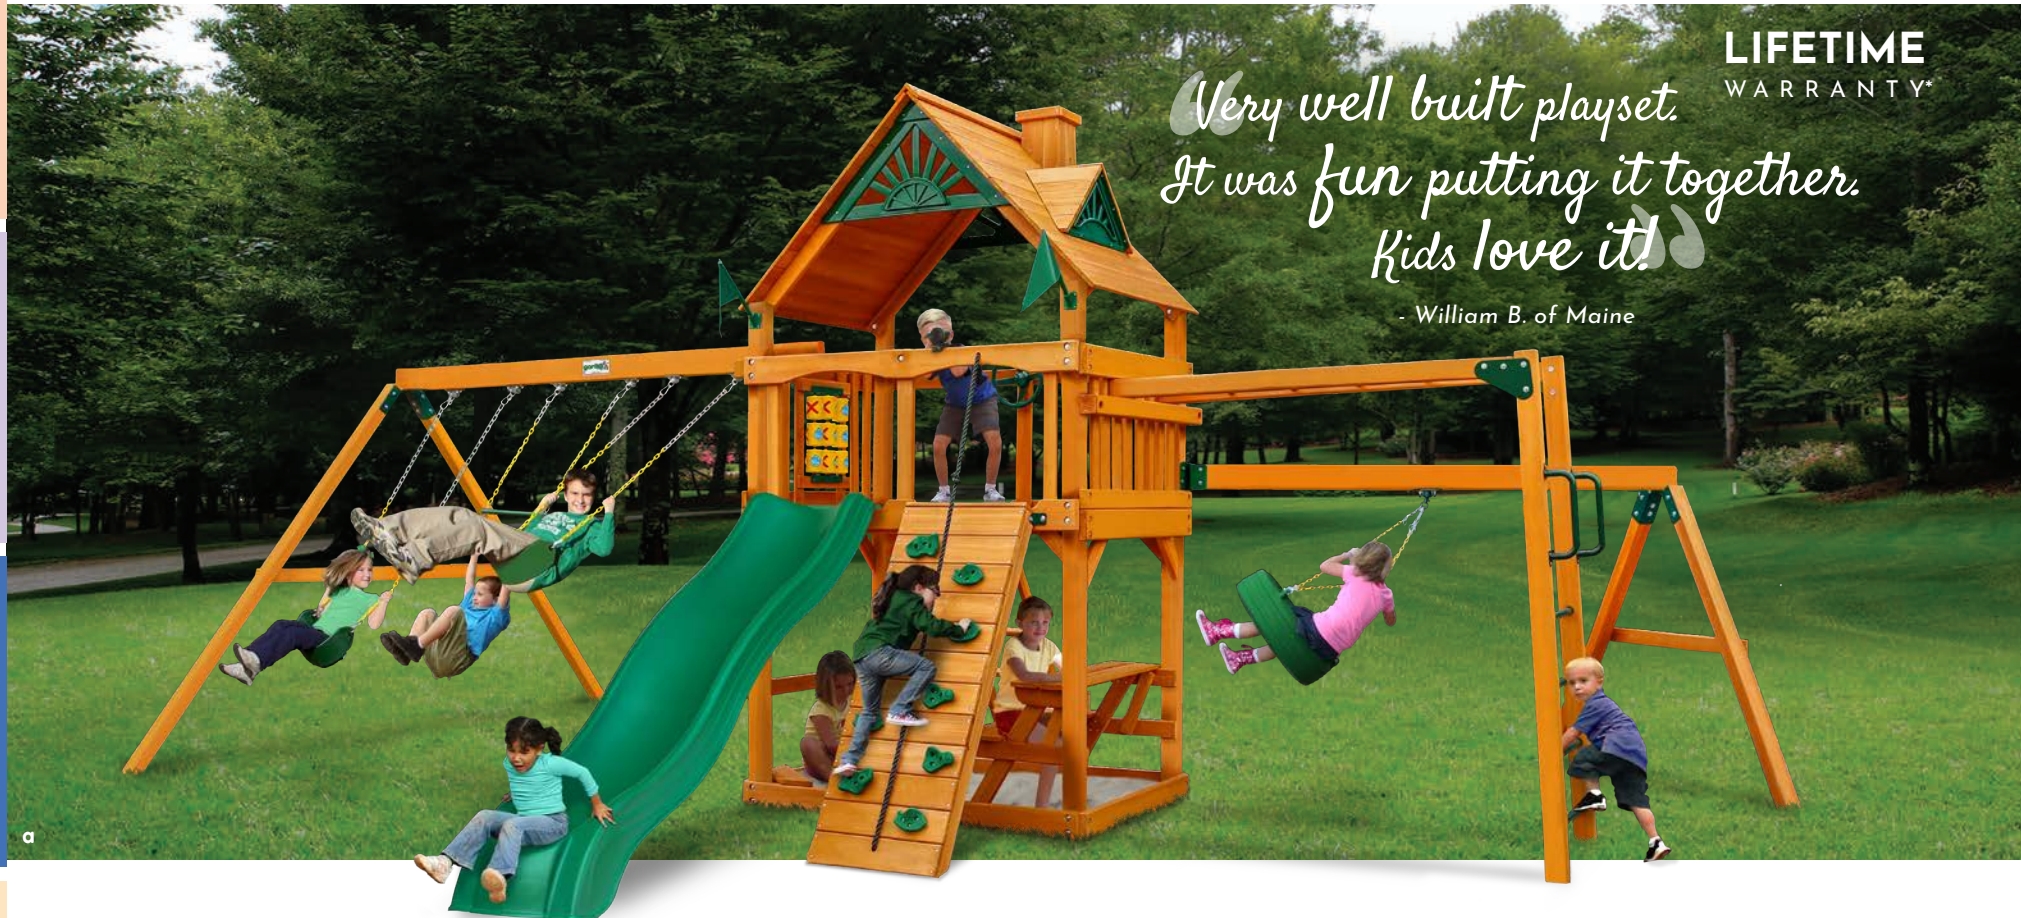

Homestead™

- Alpine Wave Slide™
- Rock Wall w/ Climbing Rope
- Monkey Bars w/ Heavy-Duty Metal Rungs
- 360° Turbo Tire Swing™ w/ Swivel
- Two Belt Swings
- Trapeze Swing
- Built-In Picnic Table
- Built-In Sandbox Area w/ Corner Seats
- Tic-Tac-Toe Panel
- Steering Wheel
- Play Telescope
- 4x4 Posts & Main Beams
- 4x6 3-Position Swing Beam
- 4x6 1-Position Tire Swing Beam
- Patented A-Frame Brackets™
- Grab Handles
- Flag Kit
- Cedar w/ a Beautiful Amber Finish

Choose options at right ▶

1 Roof Styles

2 Optional Add-Ons*

*AVAILABLE WITH WOOD ROOF ONLY