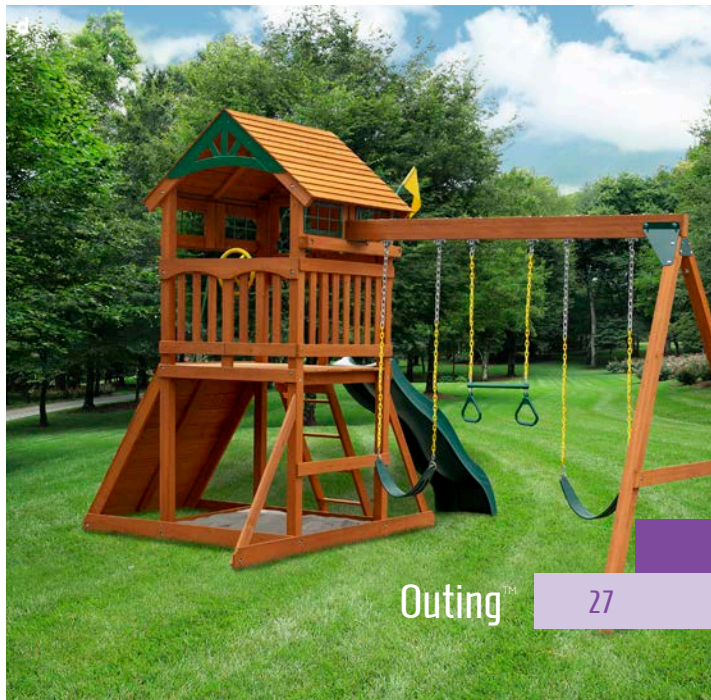

LIFETIME WARRANTY

Outing™

- Alpine Wave Slide™
- Rock Wall w/ Climbing Rope
- Safe Entry Ladder
- Two Belt Swings
- Trapeze Swing
- Built-In Sandbox Area
- Steering Wheel
- Play Telescope
- 3x3 Cedar Wood Framing
- 4x6 3-Position Swing Beam
- 3-Piece A-Frame Bracket
- Grab Handles
- Flag Kit
- Cedar w/ a Beautiful Amber Finish

Choose options at right ▶

1 Roof Styles

“Wonderful play set. My children love it!”

- Milinda A. of New York

PLATFORM: 3'6" x 3'6"
DECK HEIGHT: 4'
SWING SET HEIGHT: 9'6" - 10'6"

For added safety, we recommend leaving a 6' perimeter around your swing set.