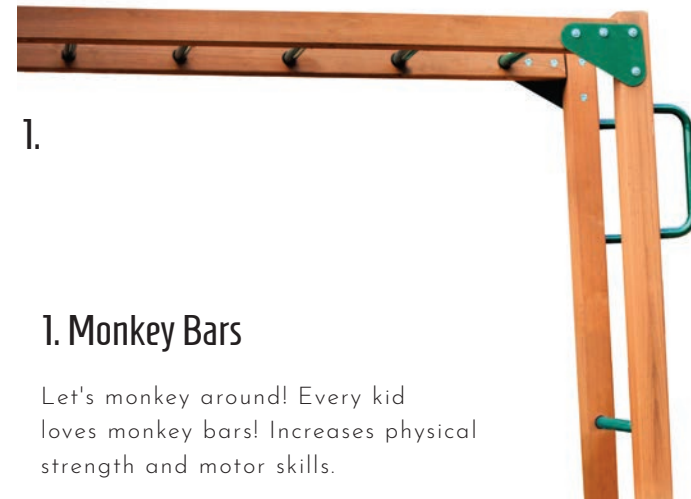

1.

1. Monkey Bars

Let's monkey around! Every kid loves monkey bars! Increases physical strength and motor skills.