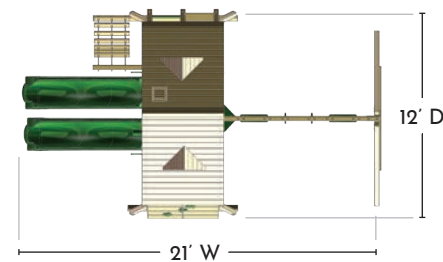

Sun Palace Extreme™

- Two Alpine Wave Slides™
- Rock Wall w/ Climbing Rope
- Safe Entry Ladder and Metal Rung Ladder Combo
- Deluxe Rope Ladder
- Two Belt Swings
- Trapeze Swing
- 360° Turbo Tire Swing™ w/ Swivel
- Steering Wheel
- Play Telescope
- Tic-Tac-Toe Panel
- Tongue & Groove Wood Roof Featuring Dormers, a Sunburst, and a Chimney

...list continued at right ▶

PLATFORM: 4' x 6'
DECK HEIGHT: 5'
SWING SET HEIGHT: 12'

For added safety, we recommend leaving a 6' perimeter around your swing set.