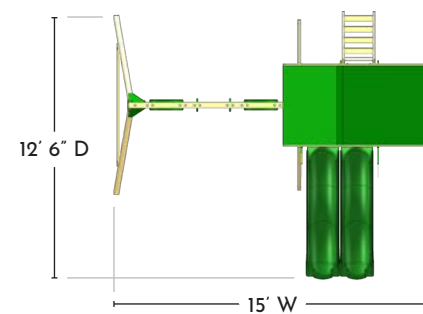

PLATFORM: 3'6" x 3'6"  
DECK HEIGHT: 4'  
SWING SET HEIGHT: 9'6" - 10'6"

For added safety, we recommend leaving a 6' perimeter around your swing set.

a. Green Vinyl Canopy    b. Two Alpine Wave Slides    c. Upper Deck Close Up    d. Rear Shot with Deluxe Wood Roof