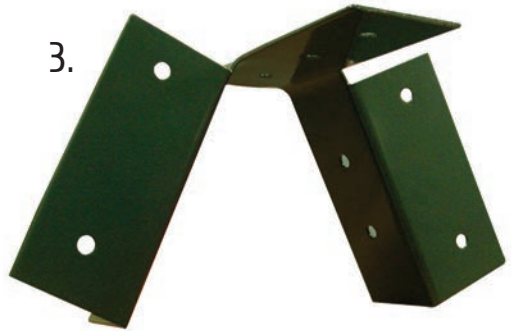

1. Ground Stakes

Our ground stakes provide extra stability for your play set. Includes two plastic ground stakes and hardware.

DIMS: 1.5"W x 4"D x 11.5"H

2. Plastic Grab Handles

Flush mounted; heavy-duty plastic; available in green or yellow.

DIMS: 9"L

3. Adjustable Glider Brackets

These glider brackets are perfect for adding true glider motion to some of our accessories. Sold in pairs; made of steel; can be used on any beam that measures between 3" and 4.5" wide.

DIMS: 6"W x 18.75"D x 2"H

4. 37" Metal Grab Handle

Two flange options: flush mounted for 4x4 or larger; or wrap-around for 2x4 rails or ladders; powder-coated green.

DIMS: 37"L

5. 16" Metal Grab Handle

Flush mounted; powder-coated green.

DIMS: 16"L

1. Spring Clips

Attach your swings and accessories to your swing set with our spring clips. These clips have a wider loop than standard spring clips and are specifically designed for swing sets.

2. Tire Swivel

Give your tire swing some spinning fun with a greaseable tire swivel!

4. S-Hooks

Replacement s-hooks are perfect for attaching accessories to chains.

3. A-Frame Bracket™

This A-frame bracket connects the swing beam pieces of your swing set. Not for use with free-standing swings; powder-coated green steel.

5. Swing Hanger

These heavy duty hangers allow your swings to easily swing back and forth - designed to be bolted through entire swing beam.