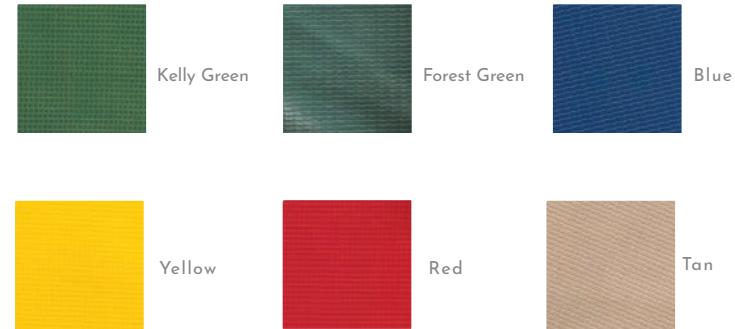

■ Available Vinyl Canopy Colors

Backyard PlayNation, LLC warrants its Gorilla brand swing sets to be free from defects in workmanship and materials, under normal use and conditions, for the lifetime of the product on all above ground wood components and 2 years on all non-wood components (eg. Plastics, hardware, swings, tarps, ropes, etc.) if purchased through and installed by an authorized Gorilla Dealer Showroom. If not purchased through and installed by an authorized Gorilla Dealer Showroom, Backyard PlayNation, LLC warrants its Gorilla brand swing sets to be free from defects in workmanship and materials, under normal use and conditions, for 10 years on all above ground wood components and 1 year on all non-wood components (e.g. plastics, hardware, swings, tarps, ropes, etc.).

Backyard PlayNation, LLC warrants all of its slides to be free from defects in workmanship and materials, under normal use and conditions, for the lifetime of the product.

Backyard PlayNation, LLC warrants all remaining products, including but not limited to its Free Standing Swing Set, See-Saw, Children's Picnic Table with Umbrella, Play-Zee-Bo™, Malibu Playhouse, Interlocking Sandbox, Toy Chest, and spring riders to be free from defects in workmanship and materials, under normal use and conditions, for a period of 1 year. All accessories purchased separately from those included with one of our swing set packages have a one year limited warranty.

Cosmetic imperfections and natural tendencies of wood such as peeling, splintering, warping, seasonal checking or cracking, knots or knot holes, etc. are normal characteristics of all wooden play equipment and are not covered by this warranty. Checks or cracks in wood components that do not affect the intended function of the part, piece or overall swing set functionality are not covered under this warranty.

Wood rot or decay that develops because the product was installed in an area with poor drainage is not covered under this warranty. Lumber that has been damaged by wood boring bees, or conditions that develop as a result of faulty or improper installation of the product, are not covered by this warranty. Fading of stain, discoloration, mold, or mildew on any wood part or accessory is not covered by this warranty. Cracks in plastic components, surface rust on hardware and chips on powder coated materials are not considered a defect as long as they do not affect the functionality or structural integrity of the part or component.

It is the swing set owner's responsibility to maintain the swing set. This includes but is not limited to staining and/or sealing the lumber as needed and regular inspections to ensure all hardware is tight. Instructions for proper maintenance can be found on Gorilla's website. Imperfections or conditions that develop because of a failure to properly maintain the swing set are not covered by this warranty.