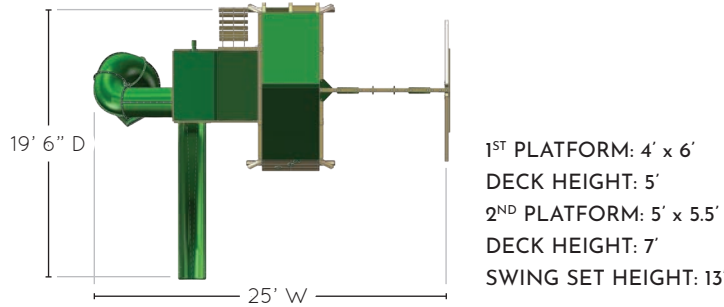

For added safety, we recommend leaving a 6' perimeter around your swing set.

a. Rear View