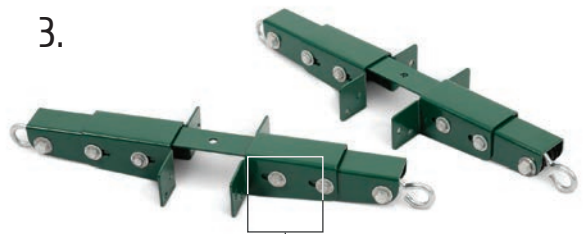

4. 37" Metal Grab Handle

Two flange options: flush mounted for 4x4 or larger; or wrap-around for 2x4 rails or ladders; powder-coated green.

DIMS: 37"L

5. 16" Metal Grab Handle

Flush mounted; powder-coated green.

DIMS: 16"L