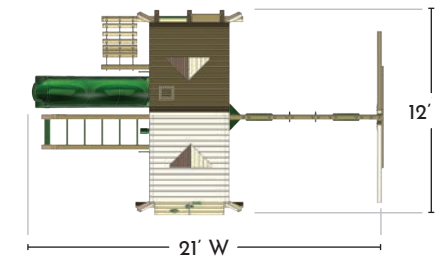

b. Rear View

PLATFORM: 4' X 6'
DECK HEIGHT: 5'
SWING SET HEIGHT: 12'

For added safety, we recommend leaving a 6' perimeter around your swing set.

a. Without Optional Monkey Bars   b. Roof Detail   c. With Optional Monkey Bars