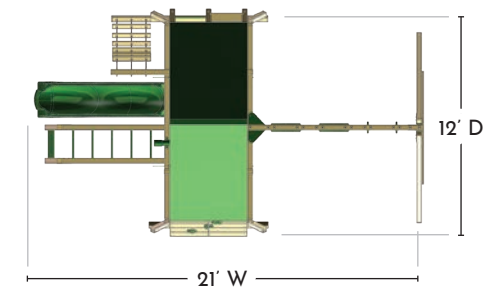

...list continued at right ►

Choose options at right ►

◀ continued

- Tic-Tac-Toe Panel
- Oversized Canopy
- 4x4 Cedar Wood Framing
- 4x6 3-Position Swing Beam
- Patented A-Frame Bracket™
- Metal Access Handles
- Flag Kit
- Cedar w/ a Beautiful Redwood Finish

### 1 Optional Add-On

Monkey Bar Kit

PLATFORM: 4' x 6'  
DECK HEIGHT: 5'  
SWING SET HEIGHT: 11'

For added safety, we recommend leaving a 6' perimeter around your swing set.

LIFETIME  
WARRANTY\*

◀ continued