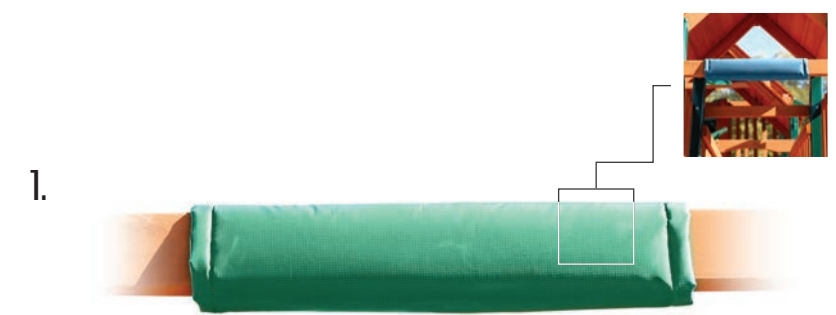

Parts & Hardware

1. Safety Bumper Pad
A single bumper pad adds cushion to 2x4 boards above slides and ladders.
Available in blue or green.

2. Play Protector
Prevents excessive wear and provides a level landing area under slides and swings.
Available in green or red. Not intended to be a component or portion of a safety surfacing system.

DIMS: 24"W x 40"D x 1"H

3. Sandbox Cover
Keeps out leaves, debris, and pets, too! Easy to snap on or off; resistant to tearing or fraying; includes UV and mildew protectant; available in green only.