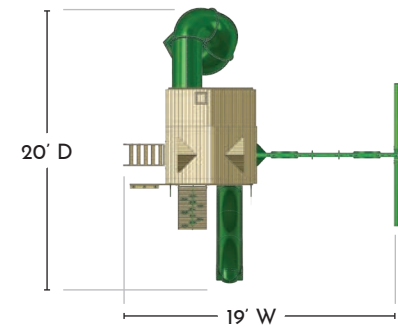

## 2 Optional Add-On\*

Treehouse Add-On

\*AVAILABLE WITH WOOD ROOF ONLY

*This swing set gets used every day!*

- Natalie Y. of New York

1<sup>ST</sup> PLATFORM: 4' x 6'  
1<sup>ST</sup> DECK HEIGHT: 5'  
2<sup>ND</sup> PLATFORM: 2.5' x 6'  
2<sup>ND</sup> DECK HEIGHT: 7'  
SWING SET HEIGHT: 13'