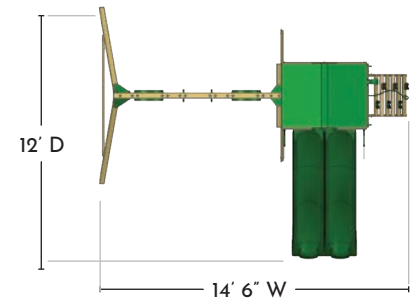

*“Beautiful swing set, very sturdy and high quality. My kids are thrilled with it.”*

- Lori M. of New Jersey

PLATFORM: 4' x 3'  
 DECK HEIGHT: 4'  
 SWING SET HEIGHT: 10'

For added safety, we recommend leaving a 6' perimeter around your swing set.