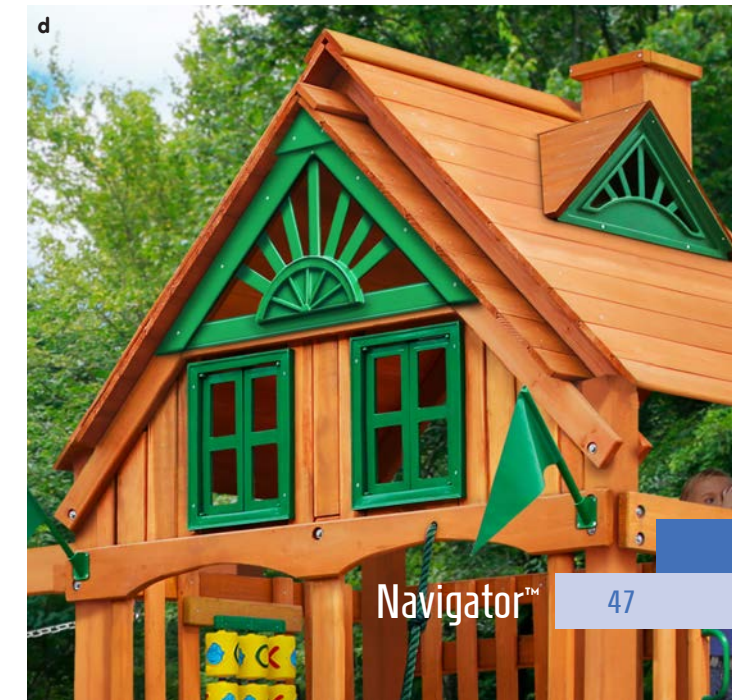

## 2 Optional Add-Ons\*

Treehouse Add-On

Fort Add-On

Sky Loft Add-On

\*AVAILABLE WITH WOOD ROOF ONLY

For added safety, we recommend leaving a 6' perimeter around your swing set.

a. Malibu Wood Roof    b. Green Vinyl Canopy Rear View    c. Monkey Bars    d. Wood Roof + Treehouse Add-On