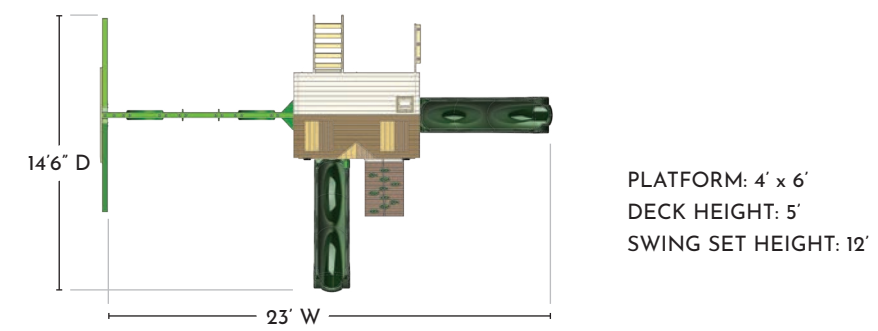

For added safety, we recommend leaving a 6' perimeter around your swing set.