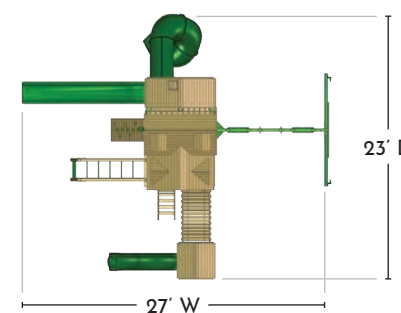

- 1ST PLATFORM: 3' x 6'
- 1ST DECK HEIGHT: 4'
- 2ND PLATFORM: 4' x 6'
- 2ND DECK HEIGHT: 5'
- 3RD PLATFORM: 2' 6" x 6'
- 3RD DECK HEIGHT: 7'
- SWING SET HEIGHT: 13'

For added safety, we recommend leaving a 6' perimeter around your swing set.