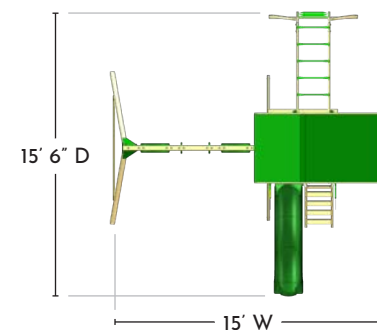

### 1 Roof Styles

Vinyl Canopy GREEN

Vinyl Canopy w/ Treehouse Kit GREEN

Deluxe Wood Roof

*The perfect size for my backyard and my three year old loves it!*

- Kristin W. of Ohio

PLATFORM: 3'6" x 3'6"  
DECK HEIGHT: 4"  
SWING SET HEIGHT: 9'6" - 10'6"