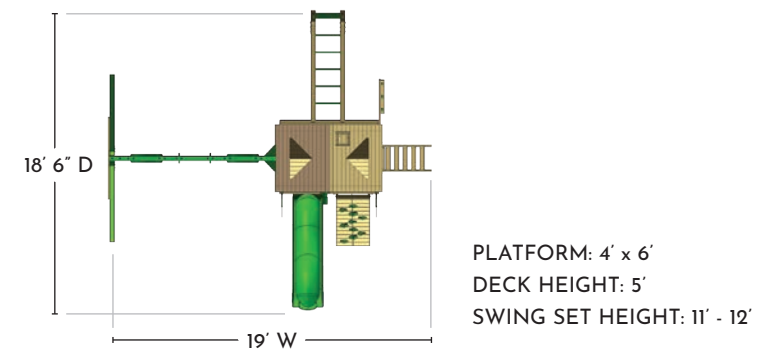

## 2 Optional Add-Ons\*

Treehouse Add-On

Fort Add-On

Sky Loft Add-On

\*AVAILABLE WITH WOOD ROOF ONLY

For added safety, we recommend leaving a 6' perimeter around your swing set.

a. Malibu Wood Roof    b. Green Vinyl Canopy Rear View    c. Monkey Bars    d. Wood Roof + Treehouse Add-On