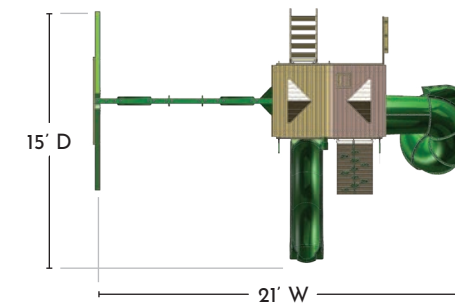

### 2 Optional Add-Ons\*

Treehouse Add-On

Fort Add-On

Sky Loft Add-On

\*AVAILABLE WITH WOOD ROOF ONLY

PLATFORM: 4' x 6'  
DECK HEIGHT: 5'  
SWING SET HEIGHT: 11' - 12'

For added safety, we recommend leaving a 6' perimeter around your swing set.