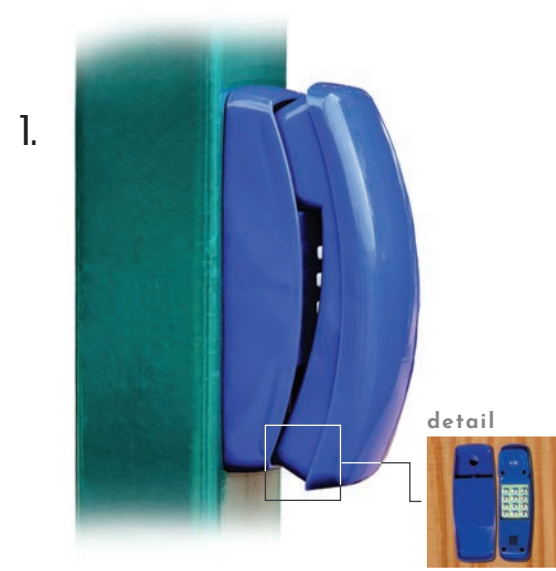

1. Play Telephone

Cordless telephone rings when keys are pressed. Available in blue only.

2. Dinner Bell

Come on, let's play! Authentic dinner bell; metal construction.