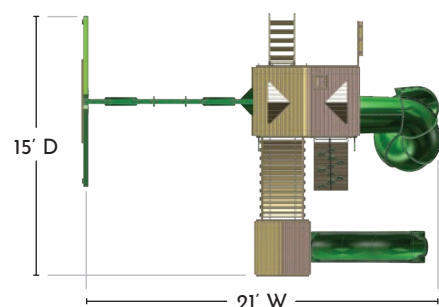

Wilderness Gym™

- Alpine Wave Slide™
- Extreme Tube Slide II™
- Rock Wall w/
  Climbing Rope
- Deluxe Rope Ladder
- Clatter Bridge & Tower
  w/ Mesh Panels
- Safe Entry Ladder
- Two Belt Swings
- Trapeze Swing
- Built-In Picnic Table
- Sandbox Area
- Bonus Sandbox Area
  under Tower
- Tic-Tac-Toe Panel
- Steering Wheel
- Play Telescope
- Wood Roof Covering Tower
- 4x4 Posts & Main Beams
- 4x6 3-Position Swing Beam
- Patented A-Frame Bracket™
- Grab Handles
- Flag Kit
- Cedar w/ a Beautiful Amber Finish

Choose options at right ▶

PLATFORM: 4' x 6'
DECK HEIGHT: 5'
SWING SET HEIGHT: 11' - 12'

For added safety, we recommend leaving a 6' perimeter around your swing set.

a. Wood Roof + Treehouse Add-On

b. Malibu Roof

c. Wood Roof