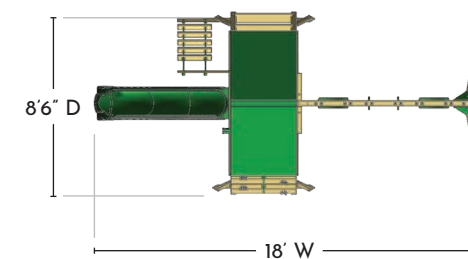

PLATFORM: 4' x 3'
DECK HEIGHT: 4'
SWING SET HEIGHT: 9'

For added safety, we recommend leaving a 6' perimeter around your swing set.