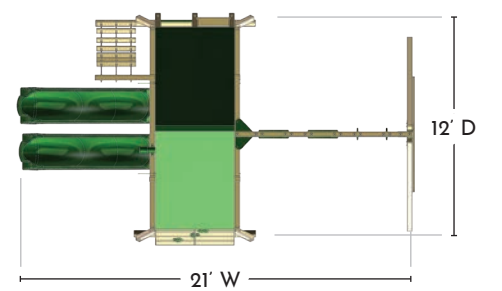

Sun Valley Extreme™

- Two Alpine Wave Slides™
- Rock Wall w/ Climbing Rope
- Safe Entry Ladder and Metal Rung Ladder Combo
- Deluxe Rope Ladder
- Two Belt Swings
- Trapeze Swing
- 360° Turbo Tire Swing™ w/ Swivel
- Steering Wheel
- Play Telescope

...list continued at right ▶

PLATFORM: 4' x 6'
DECK HEIGHT: 5'
SWING SET HEIGHT: 11'

For added safety, we recommend leaving a 6' perimeter around your swing set.