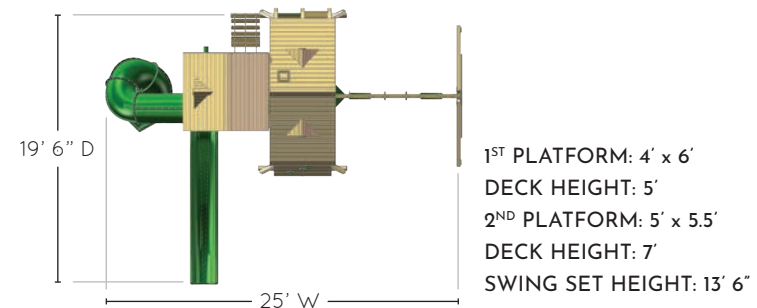

For added safety, we recommend leaving a 6' perimeter around your swing set.

a. Rear View   b. Included Punching Bag