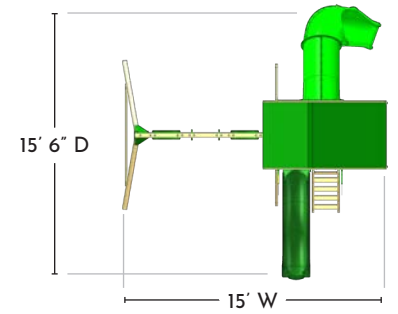

### 1 Roof Styles

Vinyl Canopy GREEN

Vinyl Canopy w/ Treehouse Kit GREEN

Deluxe Wood Roof

*Great number of activities for the size. Love all the little touches!*

- Jesse T. of Maryland

PLATFORM: 3'6" x 3'6"  
DECK HEIGHT: 4'  
SWING SET HEIGHT: 9'6" - 10'6"