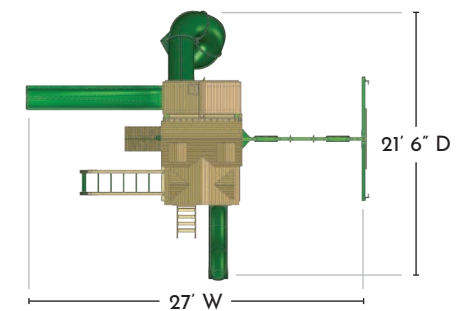

*"The playset is great and I'm excited for my kids to play on it for years to come."*

- Nora A. of Michigan

- 1<sup>ST</sup> PLATFORM: 3' x 6'
- 1<sup>ST</sup> DECK HEIGHT: 4'
- 2<sup>ND</sup> PLATFORM: 4' x 6'
- 2<sup>ND</sup> DECK HEIGHT: 5'
- 3<sup>RD</sup> PLATFORM: 2' 6" x 6'
- 3<sup>RD</sup> DECK HEIGHT: 7'
- SWING SET HEIGHT: 13'