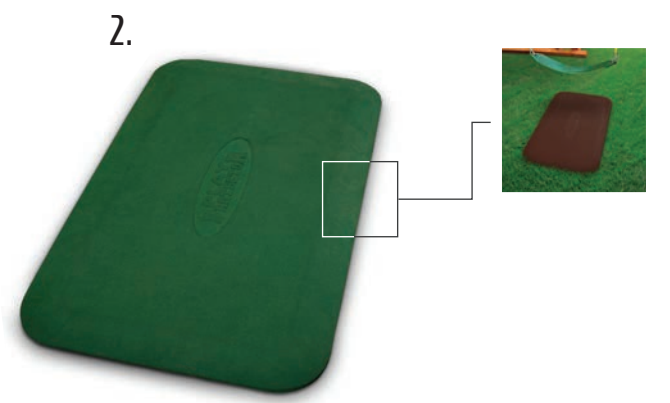

DIMS: 24"W x 40"D x 1"H

**3. Sandbox Cover**  
 Keeps out leaves, debris, and pets, too! Easy to snap on or off; resistant to tearing or fraying; includes UV and mildew protectant; available in green only.