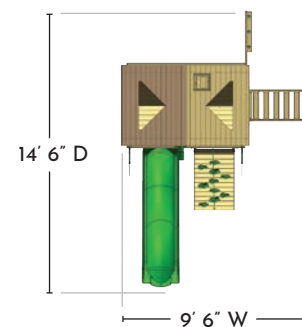

### 2 Optional Add-Ons\*

*It was fabulous!  
Had someone put it together in no time flat!  
My kids are so excited!*

- Cassie M. of Louisiana

PLATFORM: 4' x 6'  
DECK HEIGHT: 5'  
SWING SET HEIGHT: 11'

For added safety, we recommend leaving a 6' perimeter around your swing set.