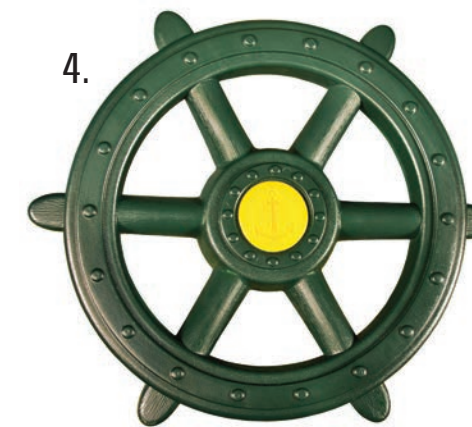

### 4. Hanging Punching Bag

Made with marine-grade vinyl. Available in green with yellow straps.

DIMS: 9"Dia x 3'2"H

available colors  
 Green Yellow/Green

available colors  
 Green Yellow