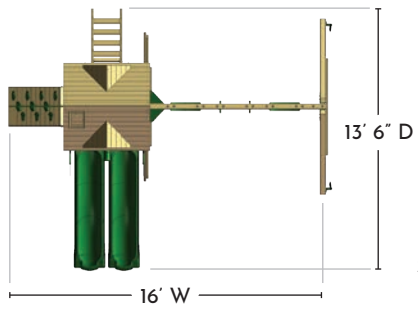

“Great design. Very solid and sturdy.”

- David H. of Delaware

PLATFORM: 4' x 4'  
DECK HEIGHT: 4'  
SWING SET HEIGHT: 10' 6"

For added safety, we recommend leaving a 6' perimeter around your swing set.

LIFETIME WARRANTY\*