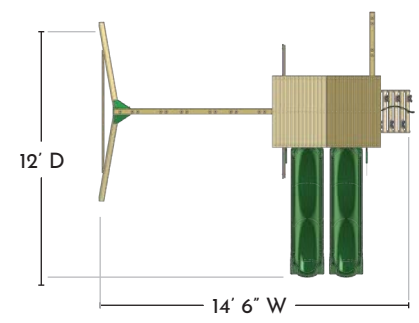

PLATFORM: 4' x 3'
DECK HEIGHT: 4'
SWING SET HEIGHT: 10'

For added safety, we recommend leaving a 6' perimeter around your swing set.