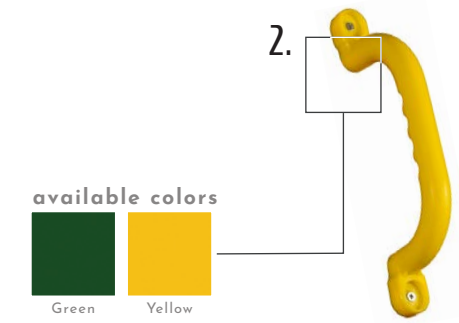

2. Plastic Grab Handles

Flush mounted; heavy-duty plastic; available in green or yellow.

DIMS: 9"L