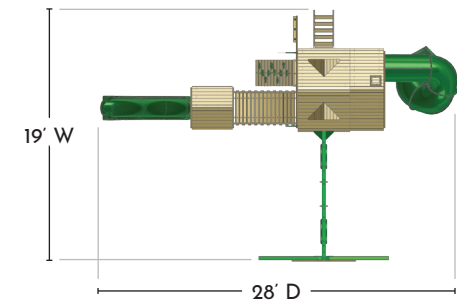

### 2 Optional Add-On\*

Treehouse Add-On

\*AVAILABLE WITH  
WOOD ROOF ONLY

*“A wonderful experience  
from start to finish!”*

- Danny W. of Ohio

1<sup>ST</sup> PLATFORM: 4' x 6'  
1<sup>ST</sup> DECK HEIGHT: 5'  
2<sup>ND</sup> PLATFORM: 2.5' x 6'  
2<sup>ND</sup> DECK HEIGHT: 7'  
SWING SET HEIGHT: 13'