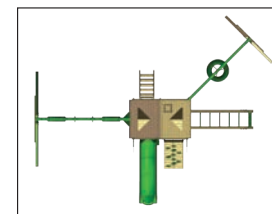

1.

2.

3.

1. Clatter Bridge Mesh Panels

Our clatter bridge mesh panels help keep children on the bridge where they belong.

2. Deluxe Climbing Ramp

All kids love our heavy-duty deluxe climbing ramp with treads and guide ropes. Fits 5' deck height; ramp extends 80" from deck.

3. Clatter Bridge & Connecting Tower

Our clatter bridge and connecting tower adds additional play space, climbing, and fun to your swing set.

DIMS: 37"W x 37"D; Deck Height - 5' (tower)
59"L (bridge)

1.

1. Monkey Bars

Let's monkey around! Every kid loves monkey bars! Increases physical strength and motor skills.

3.

3. Sky Loft

Add an extra lookout tower to your swing set; available in Amber Stained Cedar; fits on the Wood Roof version of the Pioneer Peak, the Wilderness Gym, and sets in the 5ft Deck Heights section (not compatible with Chateau Tower).

2.

2. Tire Swing Beam

You can add a tire swing to your swing set using this sturdy tire swing beam; attaches to corner posts of most forts with two carriage bolts. Two versions are available - a 90° beam (as shown at right) or a 45° beam (as shown above). (Available in Amber stain only)