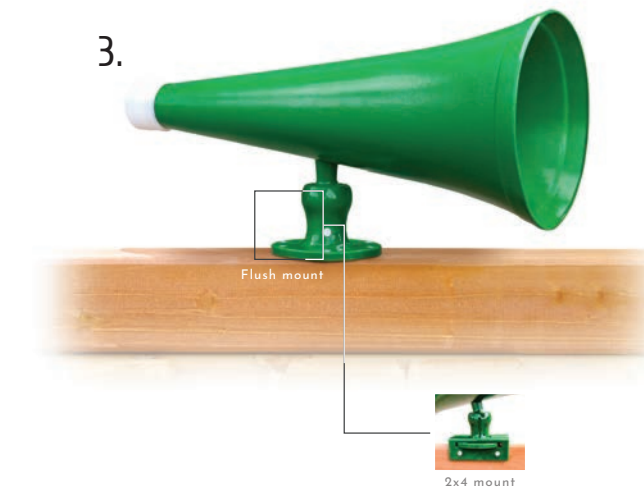

### 1. Jumbo Play Binoculars

Imagine what you can see!  
Available in green.  
*For play only - does not magnify.*

DIMS: 9.75"W x 13"D x 8"H

### 2. Play Periscope

Great for explorers!  
Available in green.  
*Includes working mirrors!*

DIMS: 4.25"W x 4.25"D x 15"H