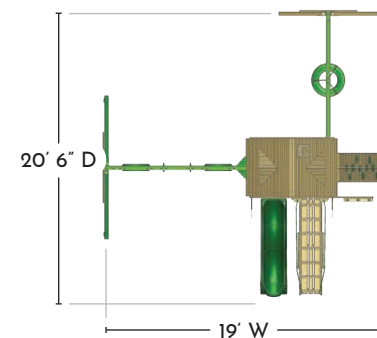

## 2 Optional Add-Ons\*

Treehouse Add-On

Fort Add-On

Sky Loft Add-On

\*AVAILABLE WITH WOOD ROOF ONLY

PLATFORM: 4' x 6'  
DECK HEIGHT: 5'  
SWING SET HEIGHT: 11' - 12'

For added safety, we recommend leaving a 6' perimeter around your swing set.