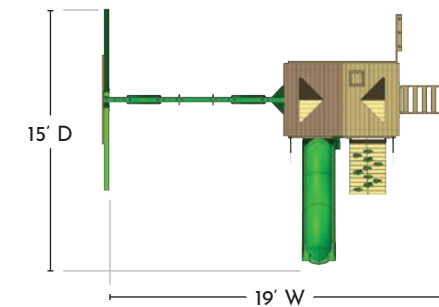

### 2 Optional Add-Ons\*

Treehouse Add-On

Fort Add-On

Sky Loft Add-On

\*AVAILABLE WITH WOOD ROOF ONLY

PLATFORM: 4' x 6'  
DECK HEIGHT: 5'  
SWING SET HEIGHT: 11' - 12'

For added safety, we recommend leaving a 6' perimeter around your swing set.