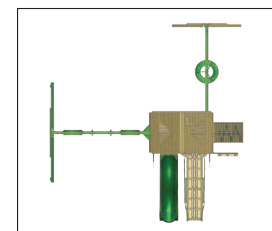

1.

2.

3.

1. Clatter Bridge Mesh Panels

Our clatter bridge mesh panels help keep children on the bridge where they belong.

2. Deluxe Climbing Ramp

All kids love our heavy-duty deluxe climbing ramp with treads and guide ropes. Fits 5' deck height; ramp extends 80" from deck.

3. Clatter Bridge & Connecting Tower

Our clatter bridge and connecting tower adds additional play space, climbing, and fun to your swing set.

DIMS: 37"W x 37"D; Deck Height - 5' (tower)
59"L (bridge)

1.

1. Monkey Bars

Let's monkey around! Every kid loves monkey bars! Increases physical strength and motor skills.

3.

3. Sky Loft

Add an extra lookout tower to your swing set; available in Amber Stained Cedar; fits on the Wood Roof version of the Pioneer Peak, the Wilderness Gym, and sets in the 5ft Deck Heights section (not compatible with Chateau Tower).

2.

2. Tire Swing Beam

You can add a tire swing to your swing set using this sturdy tire swing beam; attaches to corner posts of most forts with two carriage bolts. Two versions are available - a 90° beam (as shown at right) or a 45° beam (as shown above). (Available in Amber stain only)