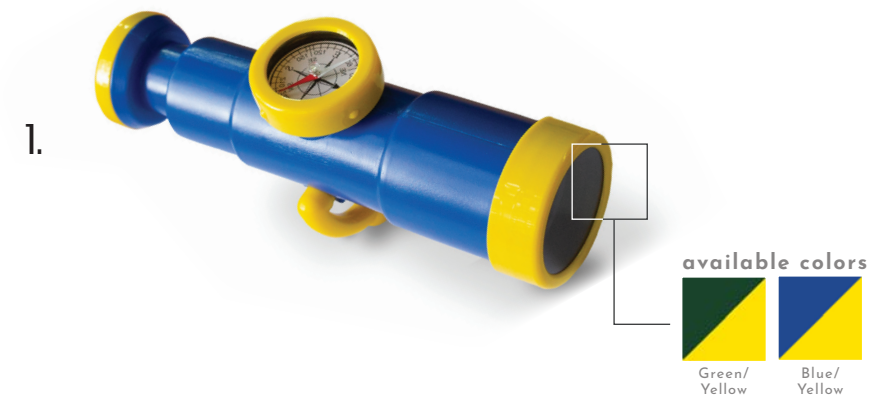

1. Play Telescope w/ Compass

Spot the adventure right here! Includes working compass! Easily attaches to the play deck's railing. Available in green/yellow or blue/yellow. *For play only - does not magnify.*

DIMS: 3.5"W x 12"D x 5"H