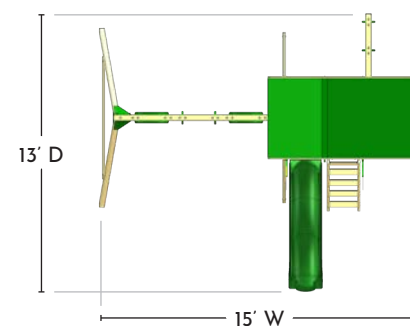

### 1 Roof Styles

Vinyl Canopy  
GREEN

Vinyl Canopy w/ Treehouse Kit  
GREEN

Deluxe Wood Roof

*We're very happy with the product. My son loves it!*

- Steven S. of Illinois

PLATFORM: 3'6" x 3'6"  
DECK HEIGHT: 4'  
SWING SET HEIGHT: 9'6" - 10'6"