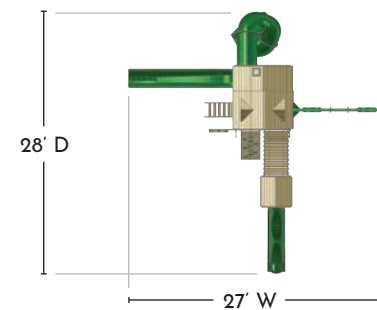

### 2 Optional Add-On\*

Treehouse Add-On

\*AVAILABLE WITH  
WOOD ROOF ONLY

*I am very pleased.  
The quality is excellent.  
My grandchildren love it!*

- Linda C. of Massachusetts

1<sup>ST</sup> PLATFORM: 4' x 6'  
1<sup>ST</sup> DECK HEIGHT: 5'  
2<sup>ND</sup> PLATFORM: 2.5' x 6'  
2<sup>ND</sup> DECK HEIGHT: 7'  
SWING SET HEIGHT: 13'