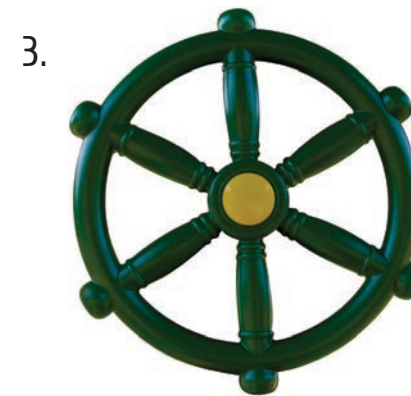

### 4. Hanging Punching Bag

Made with marine-grade vinyl. Available in green with yellow straps.

DIMS: 9"Dia x 3'2"H

available colors  
 Green Yellow/Green

available colors  
 Green Yellow