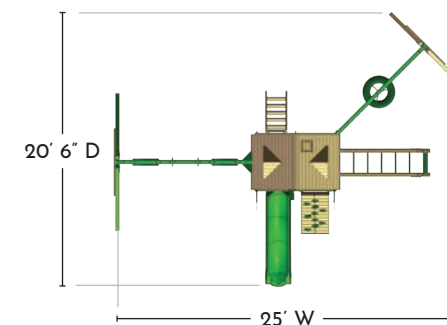

## 2 Optional Add-Ons\*

Treehouse Add-On

Fort Add-On

Sky Loft Add-On

\*AVAILABLE WITH WOOD ROOF ONLY

PLATFORM: 4' x 6'  
DECK HEIGHT: 5'  
SWING SET HEIGHT: 11' - 12'

For added safety, we recommend leaving a 6' perimeter around your swing set.