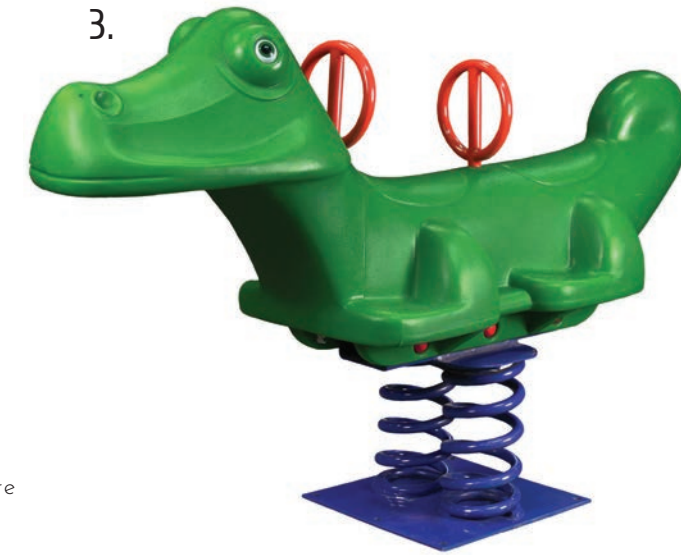

2. Super Scooter Spring Rider

A mini scooter that's just their size!

ABS plastic with a steel spring and base; includes hardware

DIMS: 14"W x 32"D x 33.5"H

3.