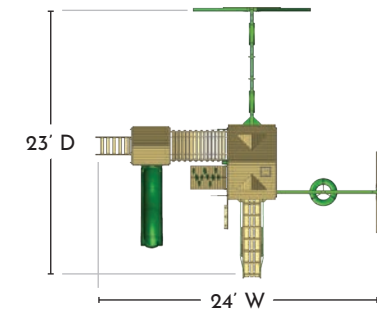

## 2 Optional Add-Ons\*

Treehouse Add-On

Fort Add-On

Sky Loft Add-On

\*AVAILABLE WITH WOOD ROOF ONLY

PLATFORM: 4' x 6'  
DECK HEIGHT: 5'  
SWING SET HEIGHT: 11' - 12'

For added safety, we recommend leaving a 6' perimeter around your swing set.