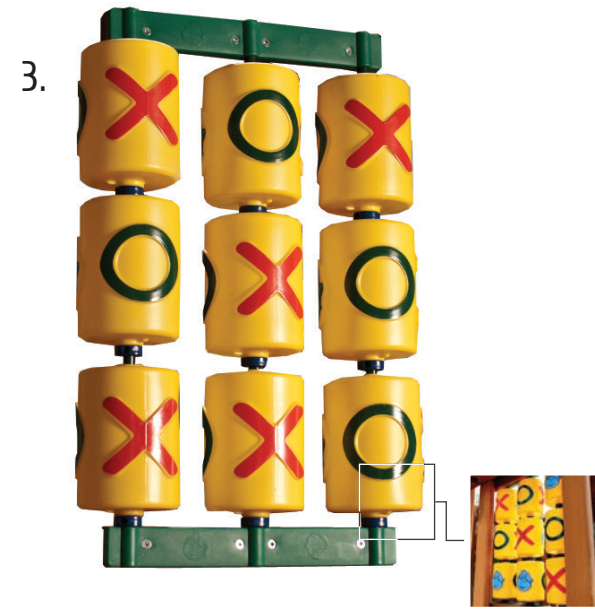

### 2. Dinner Bell

Come on, let's play! Authentic dinner bell; metal construction.

### 3. Tic-Tac-Toe Panel

Bring more fun and games to your swing set with the Tic-Tac-Toe Spinner Panel. Can be easily installed on most residential wooden swing sets.

**DIMS:** 12"W x 3.5"D x 19"H (overall); 3.5"Dia x 4.6"H (spinner)