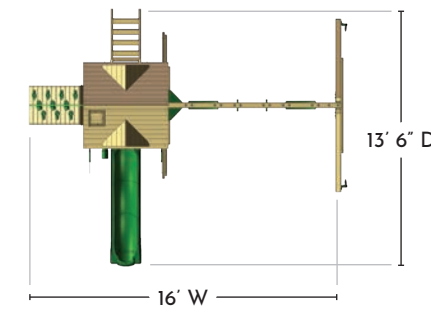

Nantucket™

- Alpine Wave Slide™
- Play Deck Featuring Windows w/ Real Working Shutters
- Rock Wall w/ Climbing Rope
- Safe Entry Ladder
- Two Belt Swings
- Trapeze Swing
- Built-In Sandbox Area
- Tic-Tac-Toe Panel
- Steering Wheel
- Play Telescope

...list continued at right ▶

PLATFORM: 4' x 4'
DECK HEIGHT: 4'
SWING SET HEIGHT: 10' 6"

For added safety, we recommend leaving a 6' perimeter around your swing set.