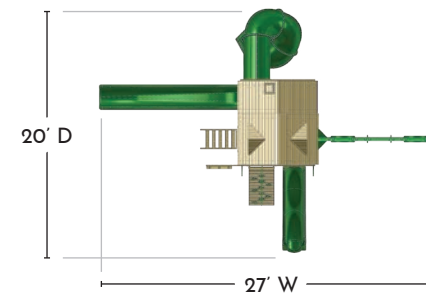

### 2 Optional Add-On\*

Treehouse Add-On

\*AVAILABLE WITH  
WOOD ROOF ONLY

*What impressive quality  
and materials!*

- Randy U. of Idaho

1<sup>ST</sup> PLATFORM: 4' x 6'  
DECK HEIGHT: 5'  
2<sup>ND</sup> PLATFORM: 2.5' x 6'  
DECK HEIGHT: 7'  
SWING SET HEIGHT: 13'